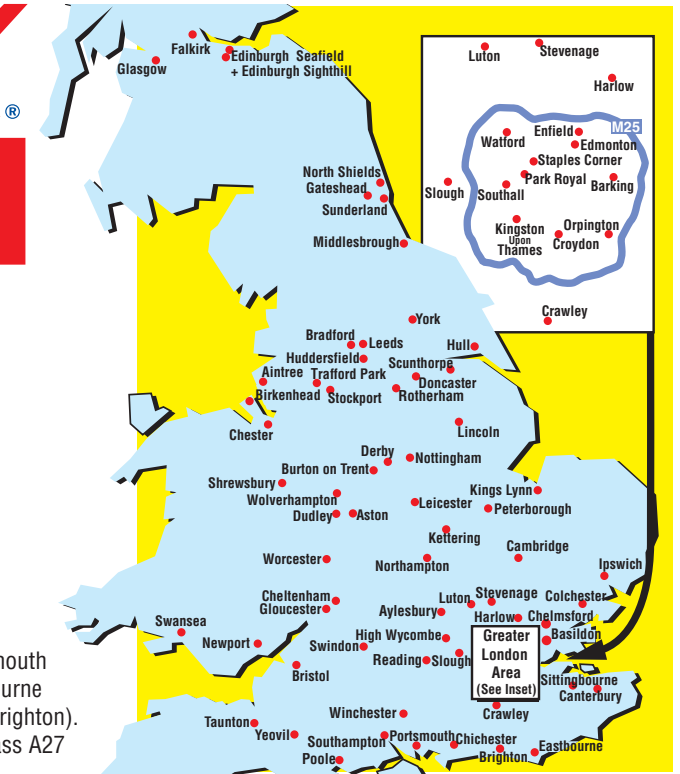

SCREWFIX[®]

CHICHESTER

Chichester Trade Counter
Portfield Trade Centre
Bognor Road
Chichester
PO19 8NS

Directions from M27: Leave the M27 at J7 and bear right entering Portsmouth on the A27. Continue forward onto the A27 entering Havant. At the Fishbourne roundabout take the third exit onto Chichester By Pass A27 (signposted Brighton). At the Stockbridge roundabout take the second exit onto Chichester By Pass A27 (signposted Brighton). Continue forward onto the Chichester By Pass. At Whyke roundabout take the second exit onto Chichester By Pass A27 (signposted Brighton, Worthing). At Bognor Road roundabout take the first exit onto Bognor Road A259 (signposted Chichester). Take the first right into Portfield Trade Centre. The Trade Counter is situated last on the right nearest the roundabout.

Directions from Brighton: Bear left onto Arundel By Pass A27 entering Arundel A27. At roundabout take the second exit onto Chichester Road A27 (signposted Chichester, Portsmouth). Continue forward onto Arundel Road A27 entering Fontwell A27. At the roundabout take the first exit onto the A27 (signposted Chichester, Portsmouth). At the roundabout take the third exit onto Arundel Road A27 (signposted Chichester). At the roundabout take the second exit onto the A27 (signposted Chichester, Portsmouth) entering Tang mere A27. At the roundabout take the first exit onto Chichester By Pass A27 (signposted Portsmouth). At the traffic lights continue forward onto Chichester By Pass A27 (signposted Portsmouth, Bognor Regis). At Bognor Road roundabout take the fourth exit onto Bognor Road A259 (signposted Chichester). Take the first right into Portfield Trade Centre. The Trade Counter is situated last on the right nearest the roundabout.