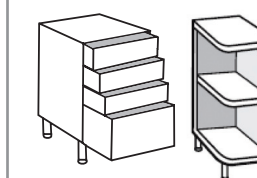

Base Units

Wall Units

Other Units

BASE UNIT KEY

Options available shown on each unit template. Circle your chosen option on the plan to help when placing your order.

Drawer Line High Line Std Drawer

DL HL SD

Std Pan Drawer Open End

600mm / SPD 900mm OE