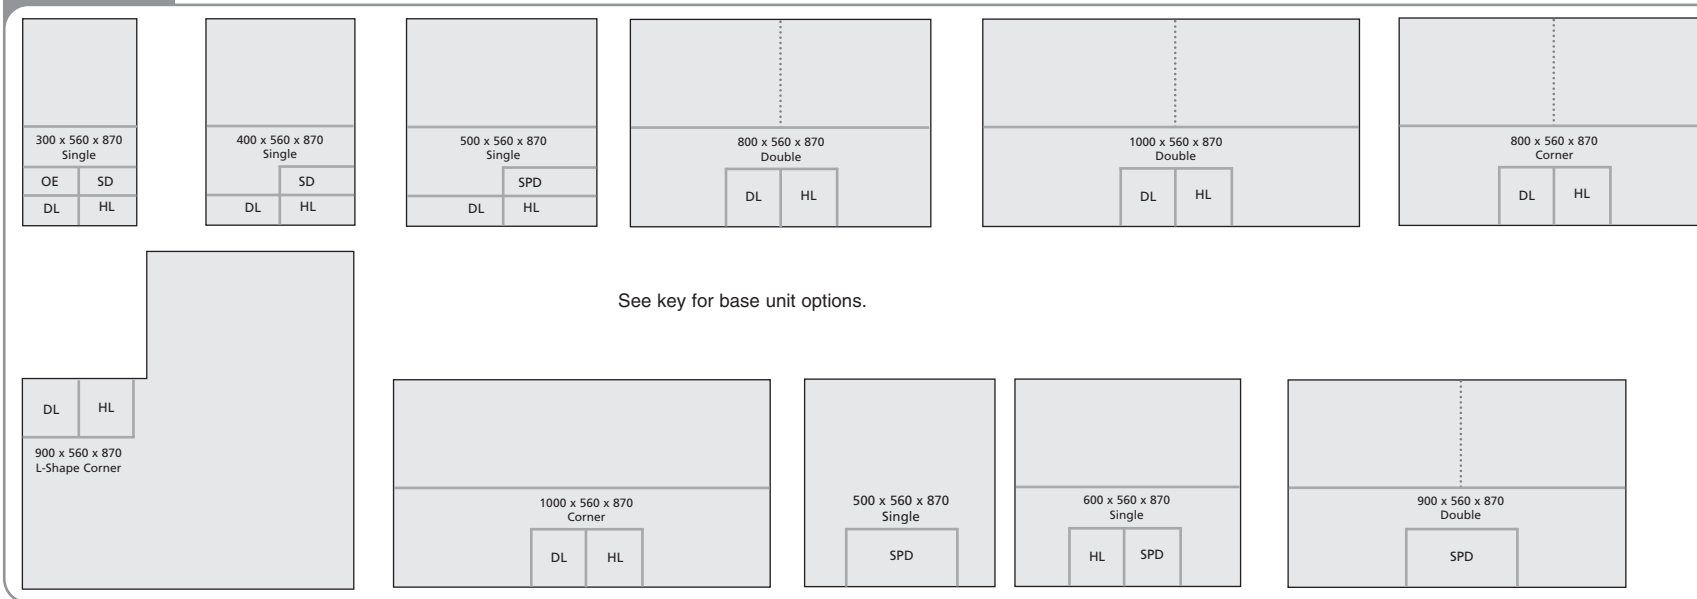

Base Units

Wall Units

Other Units

BASE UNIT KEY

Options available shown on each unit template. Circle your chosen option on the plan to help when placing your order.

Drawer Line High Line Std Drawer

DL HL SD

Std Pan Drawer Open End

600mm / SPD 900mm OE