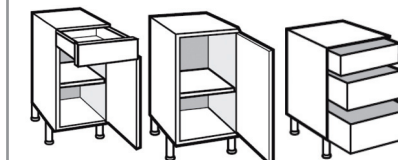

Base Units

Wall Units

Other Units

BASE UNIT KEY

Options available shown on each unit template. Circle your chosen option on the plan to help when placing your order.

Drawer Line High Line Std Drawer

DL HL SD

Std Pan Drawer Open End

600mm / SPD 900mm OE