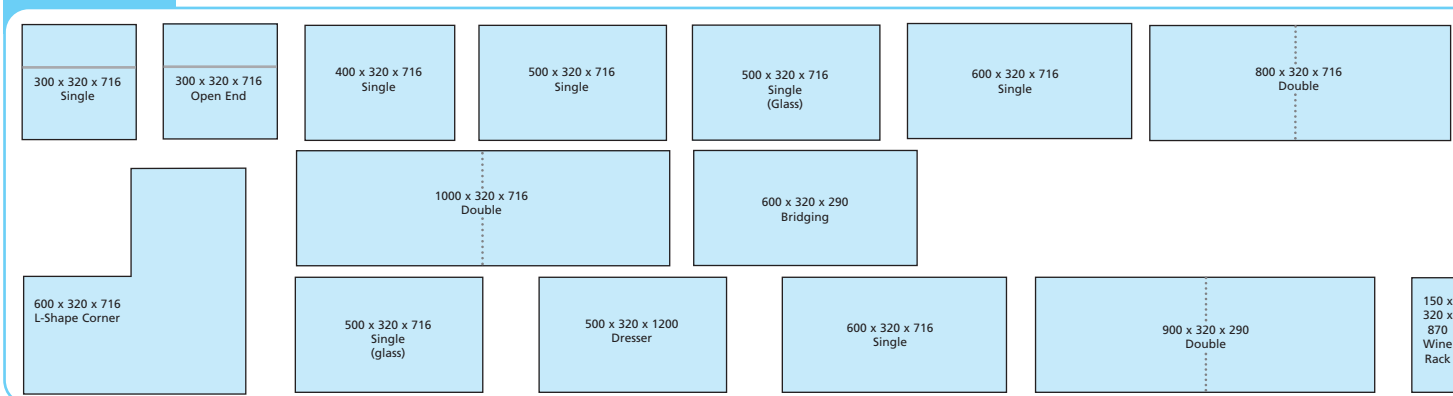

Base Units

Wall Units

Other Units

BASE UNIT KEY

Options available shown on each unit template. Circle your chosen option on the plan to help when placing your order.

Drawer Line High Line Std Drawer

DL HL SD

Std Pan Drawer Open End

600mm / SPD 900mm OE